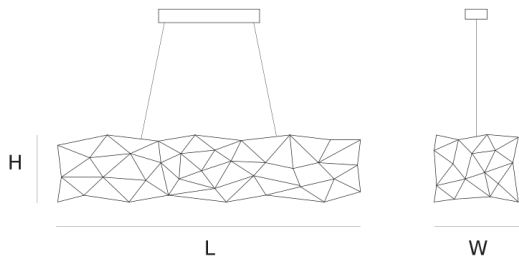

## ABOUT COSMOS SUSPENSION

by Jan Pauwels

Cosmos looks random but still harmonious. Random placed LED circuit boards and tiny metal rods are the only two basic elements of this light fixture. They give the lamp its structure and shape. The circuit boards have leds on both sides.  $\frac{2}{3}$  of the light goes down and  $\frac{1}{3}$  goes up. Every Cosmos is handmade, making every model unique. (see model Universe for the version with E10 lamps)

### DIMENSIONS

L 180 cm 70.9 inch  
H 40 cm 15.7 inch  
W 50 cm 19.7 inch

### CANOPY

L 54 cm 21.3 inch  
H 4.5 cm 1.8 inch  
W 10 cm 3.9 inch